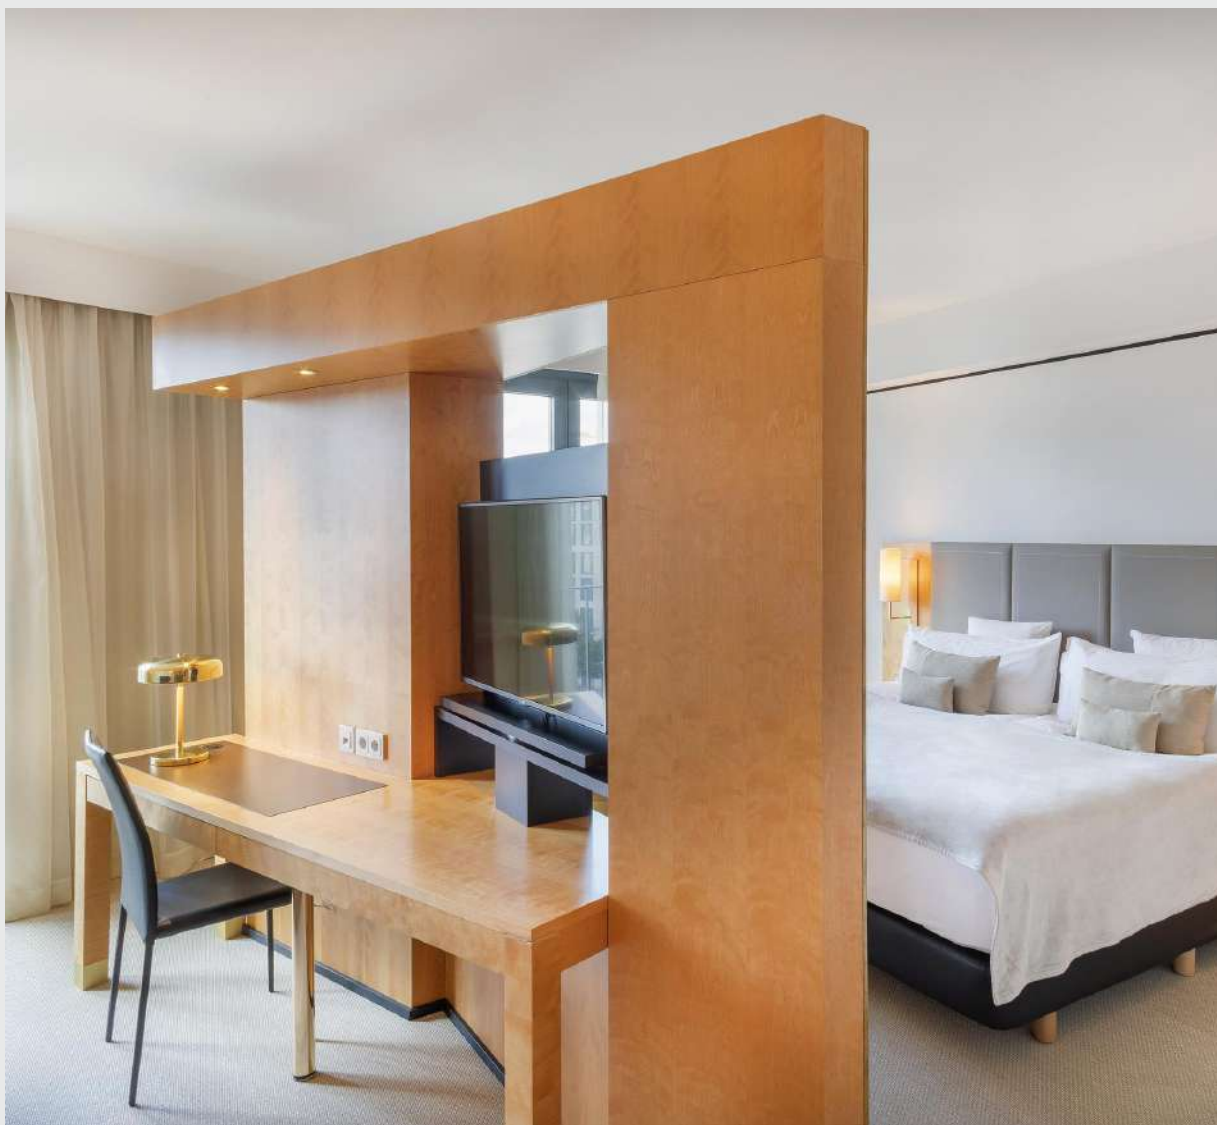

Junior Suite The Level

- 35 to 45 sqm of total comfort
- Views of the Friedrichstraße shopping street or Spree Rive
- King-size bed or two single beds
- A lounge with reading area and large work space
- Coffee machine
- Bathroom amenities Rituals