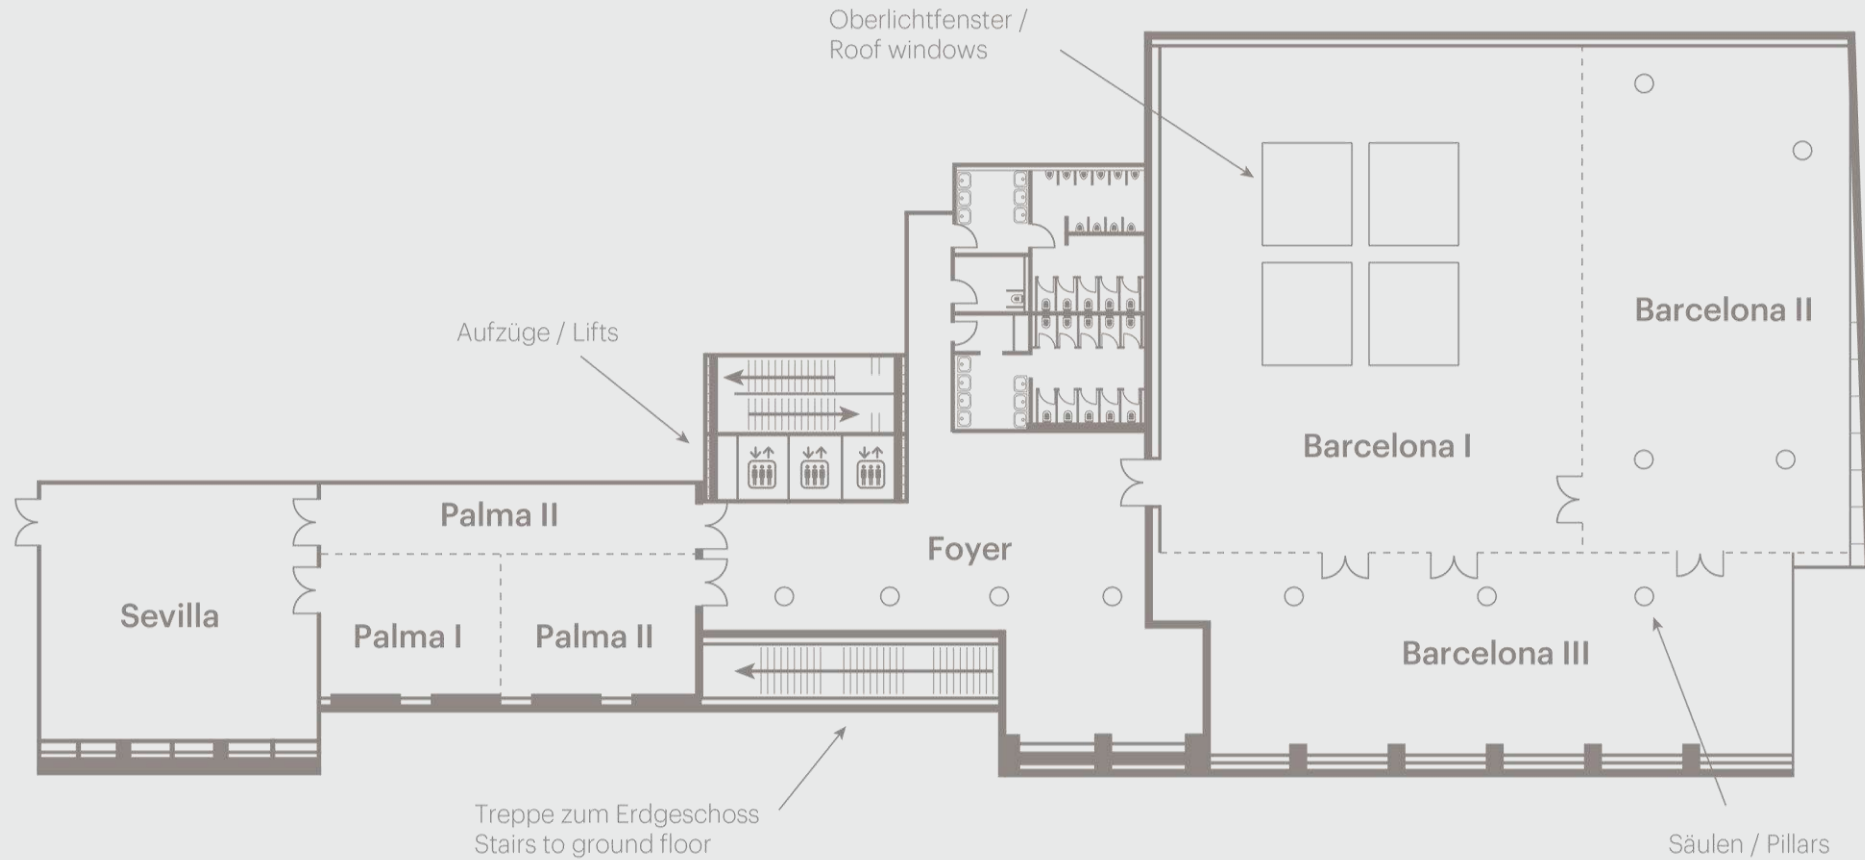

Gran Suite The Level

- . Measures 56 sqm
- . Panoramic views of the River Spree
- . Located on the eighth floor
- . Double bed
- . A lounge with a large separate work space
- . Coffee machine
- . Bathroom amenities Rituals

Panoramic Suite The Level

- The most amazing panoramic views of the River Spree and the city
- 110 sqm of maximum comfort
- Four large areas: a meeting room, lounge, bathroom with hydromassage bathtub and bedroom with king-size bed
- Coffee machine
- Bathroom amenities Rituals

Meeting rooms

MELIÀ BERLIN

Perfect location and facilities

- 6 meeting rooms with a total surface area of 1,200 sqm for up to 800 delegates.
- Fully equipped, with high-speed Wi-Fi Internet access in the rooms and most of them with natural light.
- Multifunctional and multipurpose rooms

Meeting Floor Plan

Room Capacities

Room	m ²	size	 Cocktail	 Banquet	 Theater	 Imperial	 School	 U-shape
Barcelona	826.00	28.0x29.5	800	450	600	-	450	-
Barcelona I	394.24	17.6x22.4	350	200	300	60	200	60
Barcelona I-II	645.12	28.8x22.4	580	350	530	-	400	80
Barcelona II	250.88	11.2x22.4	190	140	170	40	100	40
Barcelona III	181.60	8.0x22.7	100	90	100	40	60	40
Bilbao	39.75	5.3x7.5	30	20	30	16	20	16
Palma	140.40	9.0x15.6	100	70	110	42	70	42
Palma I	50.70	7.8x6.5	40	30	40	18	28	18
Palma I-II	101.40	6.5x15.6	90	60	80	36	60	36
Palma II	50.70	7.8x6.5	40	30	40	18	28	18
Palma III	42.12	2.7x15.6	-	-	-	-	-	-
Sevilla	132.25	11.5x11.5	100	80	100	30	60	34